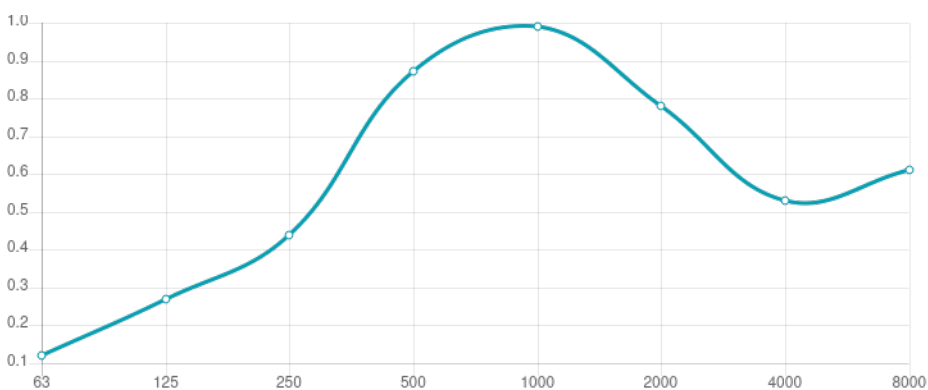

Performance

Features

Type: Absorber

Absorption Range: 350 Hz to 4000 Hz

Acoustic Class: C | (aw) = 0,87

Available fire rates:
FG | Furniture Grade

Materials:
- Lacquered HMDF
- Marine grade plywood structural frame
- Calibrated cell acoustic foam

Eight M6 Screw Thread receiver included on each panel.

Technical Information

Doble H

Dimensions:

FG - LW | 1190x595x63mm | 4.6 Kg

Kalahari is a high performance acoustic absorber, crafted from wood using the same patented Artnovion technology that brought about the Sahara panel.