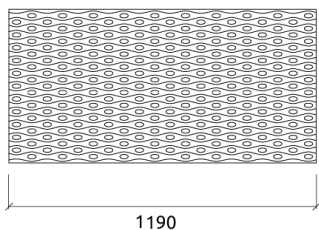

Performance

Features

Type: Absorber

Absorption Range: 350 Hz to 4000 Hz

Acoustic Class: C | (aw) = 0,87

Available fire rates:
FG | Furniture Grade

Materials:
- Lacquered HMDF
- Marine grade plywood structural frame
- Calibrated cell acoustic foam

Eight M6 Screw Thread receiver included on each panel.

Technical Information

Doble H

Dimensions:

FG - LW | 1190x595x63mm | 4.6 Kg

Kalahari is a high performance acoustic absorber, crafted from wood using the same patented Artnovion technology that brought about the Sahara panel.