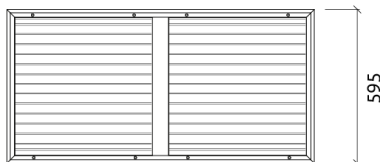

Performance

Features

Type: Absorber

Absorption Range: 350 Hz to 4000 Hz

Acoustic Class: C | (aw) = 0,87

Available fire rates:
FG | Furniture Grade

Materials:
- Lacquered HMDF
- Marine grade plywood structural frame
- Calibrated cell acoustic foam

Eight M6 Screw Thread receiver included on each panel.

Technical Information

Doble H

Dimensions:

FG - LW | 1190x595x63mm | 4.6 Kg

Kalahari is a high performance acoustic absorber, crafted from wood using the same patented Artnovion technology that brought about the Sahara panel.