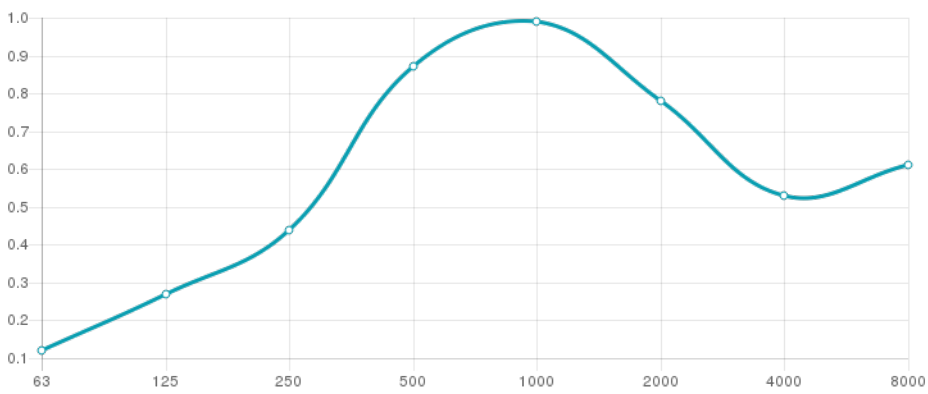

Performance

Features

Type: Absorber

Absorption Range: 350 Hz to 4000 Hz

Acoustic Class: C | (aw) = 0,87

Available fire rates:
FG | Furniture Grade

- Materials:
- Lacquered HMDF
 - Marine grade plywood structural frame
 - Calibrated cell acoustic foam

Four M6 Screw Thread receiver included on each panel.

Dimensions:

FG - LW | 595x595x66mm

Technical Information

Kalahari is a high performance acoustic absorber, crafted from wood using the same patented Artnovion technology that brought about the Sahara panel.