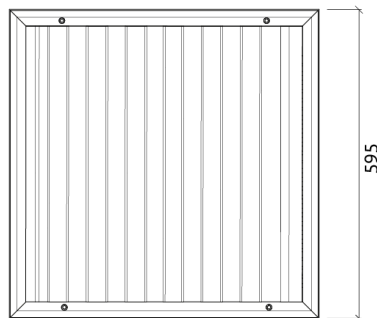

Performance

Features

Type: Absorber

Absorption Range: 350 Hz to 4000 Hz

Acoustic Class: C | (aw) = 0,87

Available fire rates:
FG | Furniture Grade

- Materials:
- Lacquered HMDF
 - Marine grade plywood structural frame
 - Calibrated cell acoustic foam

Four M6 Screw Thread receiver included on each panel.

Dimensions:

FG - LW | 595x595x66mm

Technical Information

Kalahari is a high performance acoustic absorber, crafted from wood using the same patented Artnovion technology that brought about the Sahara panel.