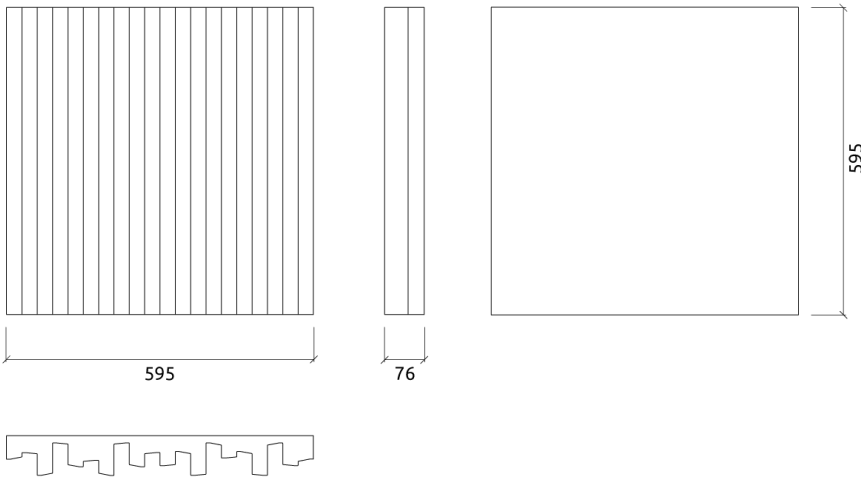

Performance

Features

Type: 1D - Geometric Diffuser

Scattering range: 900 Hz to 6000 Hz

Available fire rates:
FG | Furniture Grade

Materials:
- EPS

Dimensions:

FG | 595x595x78mm | 0.5 Kg

Technical Information

Arvon E Stealth Diffuser begins scattering at 900 Hz and goes up to 6000 Hz, providing a more uniform sound field through mid and high frequency diffusion. Made of wood from a sustainable source, and available in 4 colours, Arvon has a furniture grade quality, becoming an exquisite diffuser that will fit nicely in your home cinema or living room. Optimised through an Artnovion design technique, you can carry 2 units per box by clicking them into each other, and fitting them together as a single unit.