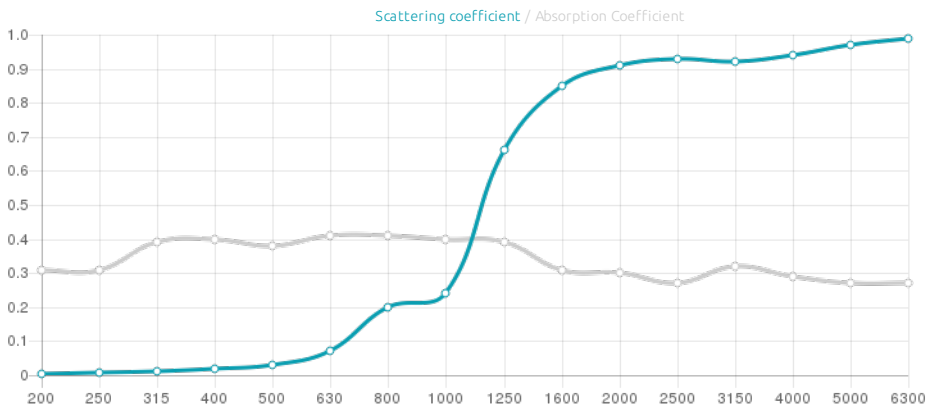

Performance

Features

Type: 1D - Geometric Diffuser

Scattering range: 900 Hz to 6000 Hz

Available fire rates:
FG | Furniture Grade

Materials:
- EPS

Dimensions:

FG | 595x595x78mm | 0.5 Kg

Technical Information

Arvon E Stealth Diffuser begins scattering at 900 Hz and goes up to 6000 Hz, providing a more uniform sound field through mid and high frequency diffusion. Made of wood from a sustainable source, and available in 4 colours, Arvon has a furniture grade quality, becoming an exquisite diffuser that will fit nicely in your home cinema or living room. Optimised through an Artnovion design technique, you can carry 2 units per box by clicking them into each other, and fitting them together as a single unit.