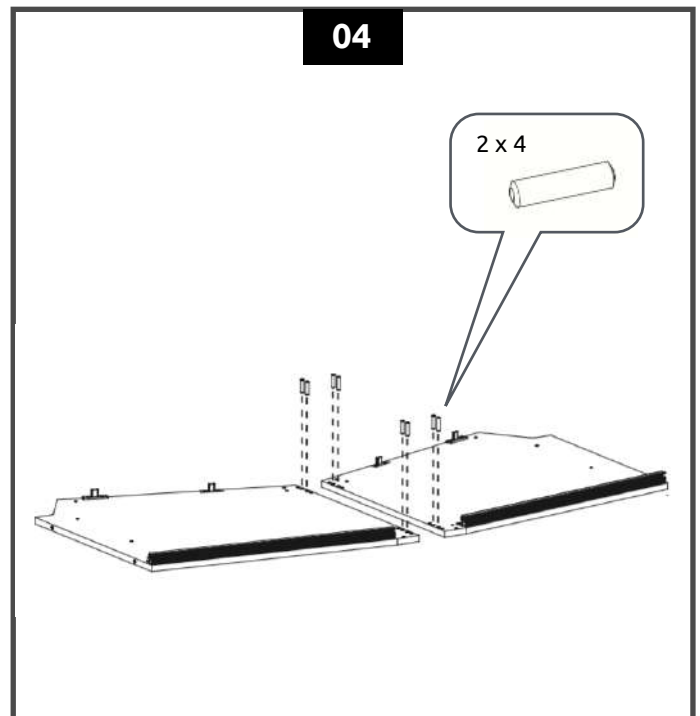

SESSIONDESK Assembly Manual

SD03 | Lower Rack 12U

SESSIONDESK