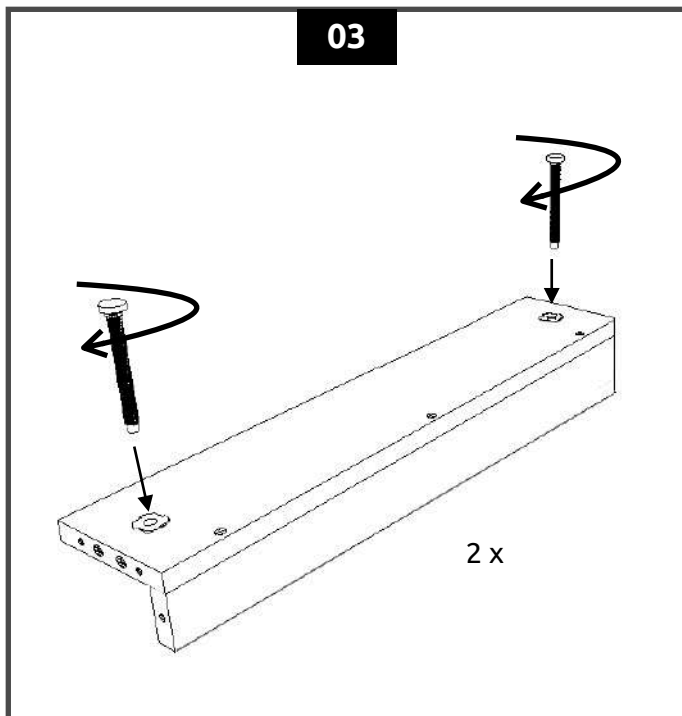

SESSIONDESK Assembly Manual

SD03 | Lower Rack 12U

SESSIONDESK