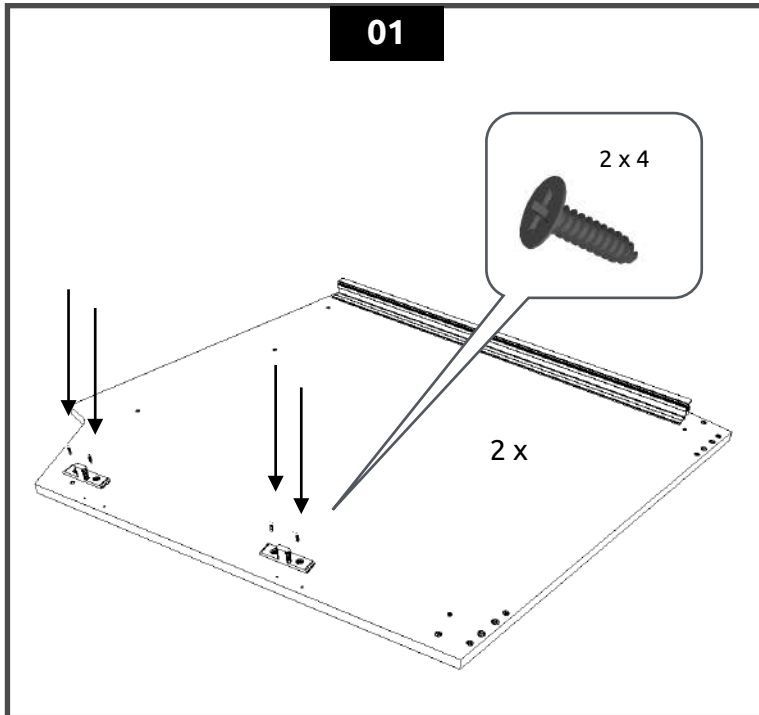

SESSIONDESK Assembly Manual

SD03 | Lower Rack 12U

SESSIONDESK