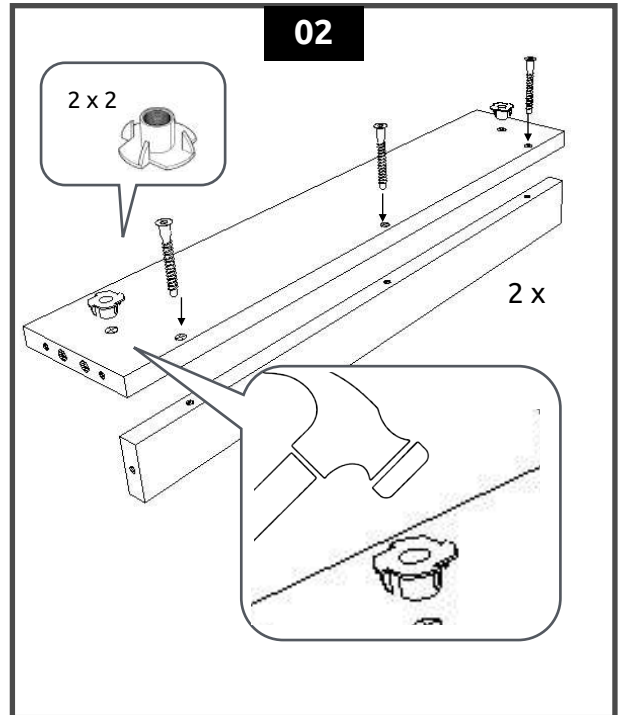

SESSIONDESK Assembly Manual

SD03 | Lower Rack 12U

SESSIONDESK