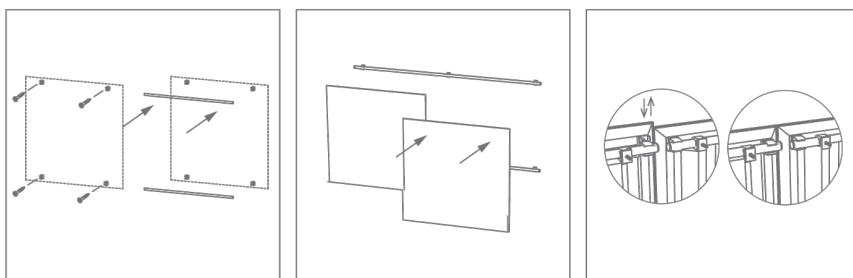

Description

FixArt Tube is a innovative system for acoustic panels. Easy to install, easy to align, Simply follow our template and attach the clip fixture to your surface, and then to the corners of your panel, clip them both into the tube, and you're done! With easy adjustment once mounted, and an easy clip-in, clip-out. Changing your panel design around has never been easier. Also, FixArt Tube creates an air cavity behind your panels, accommodating wall mounting utilizes such as pipes and wires and increasing the panels performance. Provides a solid, level installation independent of the quality of your surface.

Allows for installation on walls, ceilings (with ceiling Lock), slopes or corners - any surface can provide acoustic treatment. Compatible with all foam backed panels.

*Artnovion Patent P. (Acoustic panel with integrated frame system) & Frame design
Artnovion Patent P.(Acoustic panel with Tube Fixing System)*

Specifications

FixArt Tube M6 575 mm Metal
FixArt Tube M6 1170 mm Metal
FixArt Tube M6 1170 mm Plastic

DISCLAIMER:

When using FixArt tube on the ceiling, it is obligatory to use the FixArt lock security device. This systems guarantees a safe and precise installation. Artnovion is not liable for any damage caused by improper use of FixArt Tube.

WALL MOUNTING