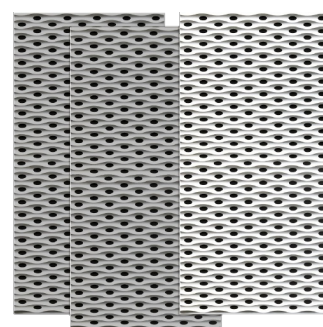

Performance

Features

Type: Absorber

Absorption Range: 350 Hz to 4000 Hz

Acoustic Class: C | (aw) = 0,87

Available fire rates:
FG | Furniture Grade

- Materials:
- Lacquered HMDF
 - Marine grade plywood structural frame
 - Calibrated cell acoustic foam

Six M6 Screw Thread receiver included on each panel.

Dimensions:

FG - LW | 595x1190x63mm | 4.62 Kg

Technical Information

Doble V

Kalahari is a high performance acoustic absorber, crafted from wood using the same patented Artnovion technology that brought about the Sahara panel.

Kalahari has an elegant tessellated pattern, designed to meld seamlessly across rooms. Kalahari is especially efficient at reflection control, providing valuable scattering along with absorption.

The Kalahari absorber is available in a selection of sizes in lacquered and metallic finishes, available in 2 sizes in 2 orientations.