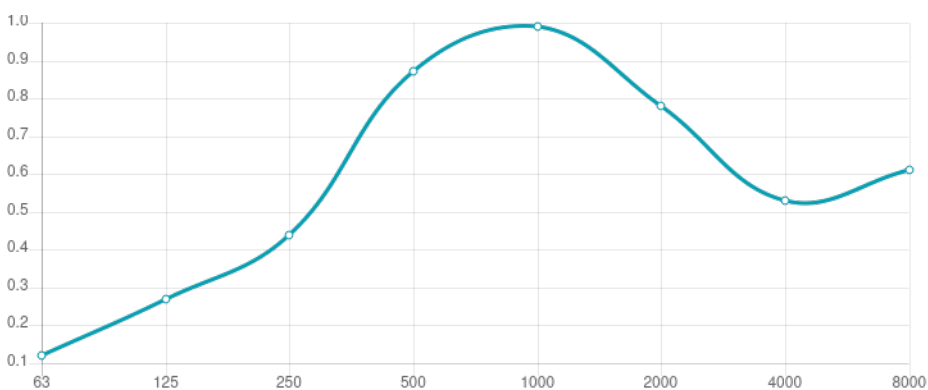

Performance

Features

Type: Absorber

Absorption Range: 350 Hz to 4000 Hz

Acoustic Class: C | (aw) = 0,87

Available fire rates:
FG | Furniture Grade

- Materials:
- Lacquered HMDF
 - Marine grade plywood structural frame
 - Calibrated cell acoustic foam

Six M6 Screw Thread receiver included on each panel.

Dimensions:

FG - LW | 595x1190x63mm | 4.62 Kg

Technical Information

Doble V

Kalahari is a high performance acoustic absorber, crafted from wood using the same patented Artnovion technology that brought about the Sahara panel.