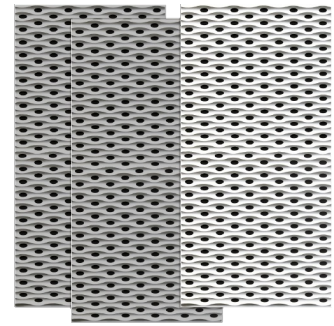

Kalahari is a high performance acoustic absorber, crafted from wood using the same patented Artnovion technology that brought about the Sahara panel.

Kalahari has an elegant tessellated pattern, designed to meld seamlessly across rooms. Kalahari is especially efficient at reflection control, providing valuable scattering along with absorption.

The Kalahari absorber is available in a selection of sizes in lacquered and metallic finishes, available in 2 sizes in 2 orientations.

Kalahari's secret lies in its organic pattern, allowing you to increase the absorptive areas and change the morphology of the diffusing ridges, producing a panel truly tailor-made to your needs.

Product finishes

(FG - LW) Lacquered Wood Finishes

Purpose

- RT reduction
- Flutter echo control
- Reducing excessive reverberation
- Improving speech intelligibility

Recommended for

- Hi-Fi Listening Room
- Media Room
- Home Cinema
- Living Room

Fixing Systems

Add-ons

+ Fabric side cover kit

+ FixArt Tube Lock

+ FixArt Connect

+ M6 Screw Thread receiver - Add-on

Wall & Ceiling

+ FixArt - Tube

+ FixArt Clip

+ GlueArt 2.0

+ Instant Fix Kit

Ceiling

+ FixArt Cloud