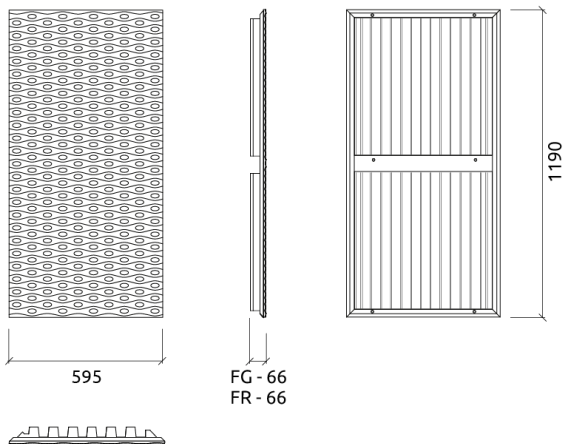

Six M6 Screw Thread receiver included on each panel.

Dimensions:

FG - LW | 595x1190x63mm | 4.62 Kg

Technical Information

Doble V

Kalahari is a high performance acoustic absorber, crafted from wood using the same patented Artnovion technology that brought about the Sahara panel.